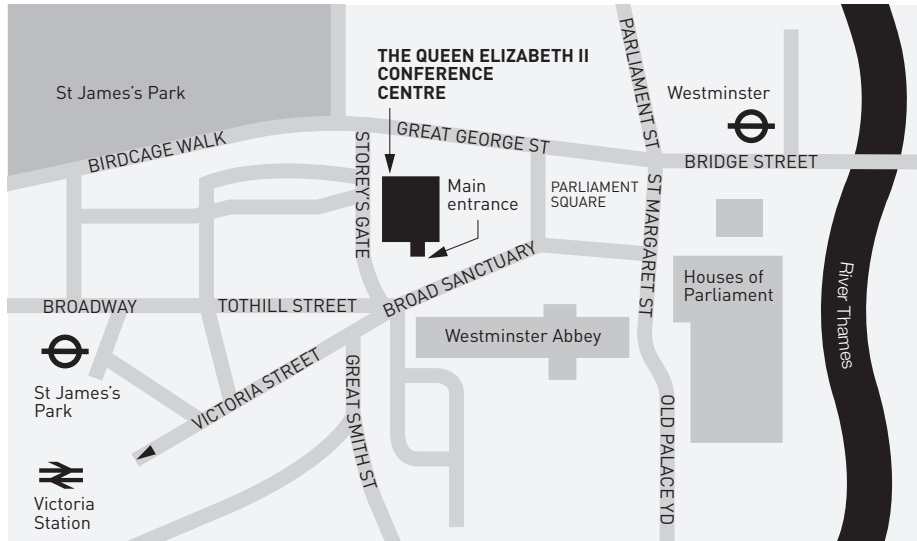

How to get there

The map shows the location of The Queen Elizabeth II Conference Centre, Broad Sanctuary, Westminster, London SW1P 3EE where the Annual General Meeting of InterContinental Hotels Group PLC will be held.