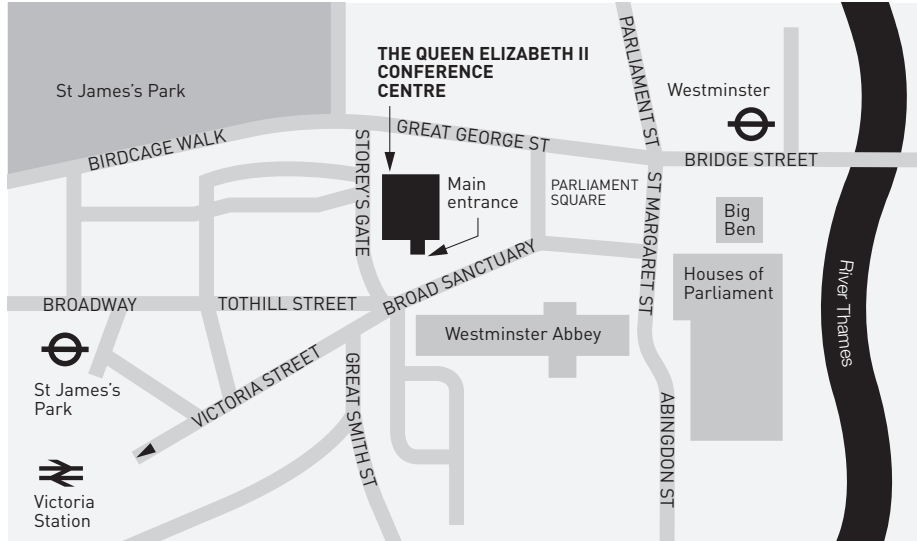

# How to get there

The map shows the location of The Queen Elizabeth II Conference Centre, Broad Sanctuary, Westminster, London SW1P 3EE where the Annual General Meeting of InterContinental Hotels Group PLC will be held.